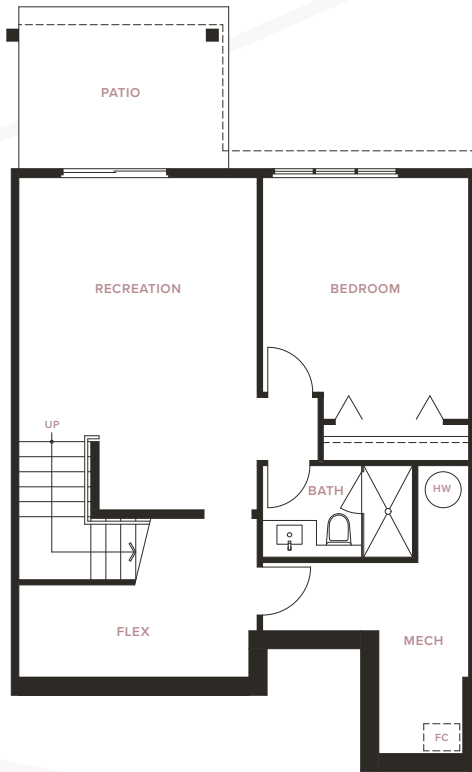

LOWER

MAIN

UPPER

DRAFT

Plan D
DOGWOOD SERIES
 4 Bedroom + Den, 3.5 Bathroom
 Approx: 2,077 Sq.Ft.

DRAFT

Plan E

EUCALYPTUS SERIES

3 Bedroom, 3.5 Bathroom

Approx: 1,840 Sq.Ft.

MAIN

UPPER

DRAFT

Plan F

FIG SERIES

4 Bedroom + Recreation Room
+ Flex, 4.5 Bathroom

Approx: 2,540 – 2,551 Sq.Ft.

DRAFT

Plan G
GARDENIA SERIES
 4 Bedroom + Recreation Room
 + Flex, 4.5 Bathroom
 Approx: 2,637 Sq.Ft.