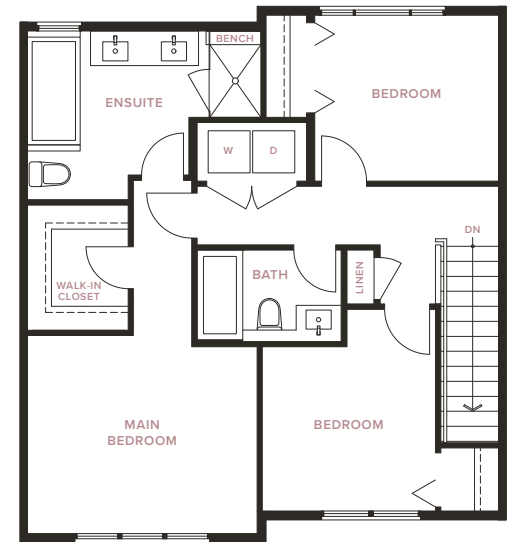

LOWER

MAIN

UPPER

DRAFT

Plan D
DOGWOOD SERIES
 4 Bedroom + Den, 3.5 Bathroom
 Approx: 2,077 Sq.Ft.

DRAFT

Plan E

EUCALYPTUS SERIES

3 Bedroom, 3.5 Bathroom

Approx: 1,840 Sq.Ft.

MAIN

UPPER

DRAFT

Plan F

FIG SERIES

4 Bedroom + Recreation Room
+ Flex, 4.5 Bathroom

Approx: 2,540 – 2,551 Sq.Ft.

DRAFT

Plan G
GARDENIA SERIES
 4 Bedroom + Recreation Room
 + Flex, 4.5 Bathroom
 Approx: 2,637 Sq.Ft.