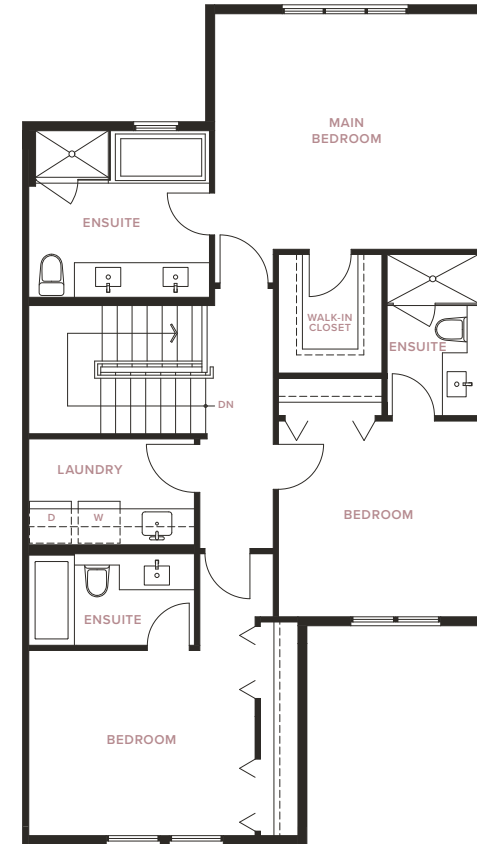

LOWER

MAIN

UPPER

DRAFT

Plan D
DOGWOOD SERIES
 4 Bedroom + Den, 3.5 Bathroom
 Approx: 2,077 Sq.Ft.

DRAFT

Plan E

EUCALYPTUS SERIES

3 Bedroom, 3.5 Bathroom

Approx: 1,840 Sq.Ft.

MAIN

UPPER

DRAFT

Plan F

FIG SERIES

4 Bedroom + Recreation Room
+ Flex, 4.5 Bathroom

Approx: 2,540 – 2,551 Sq.Ft.

DRAFT

Plan G
GARDENIA SERIES
 4 Bedroom + Recreation Room
 + Flex, 4.5 Bathroom
 Approx: 2,637 Sq.Ft.