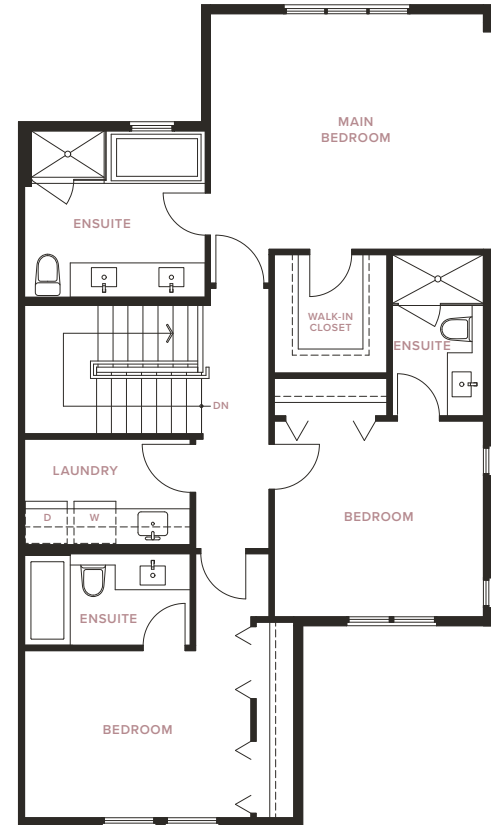

LOWER

MAIN

UPPER

DRAFT

Plan D
DOGWOOD SERIES
 4 Bedroom + Den, 3.5 Bathroom
 Approx: 2,077 Sq.Ft.

DRAFT

Plan E

EUCALYPTUS SERIES

3 Bedroom, 3.5 Bathroom

Approx: 1,840 Sq.Ft.

MAIN

UPPER

DRAFT

Plan F

FIG SERIES

4 Bedroom + Recreation Room
+ Flex, 4.5 Bathroom

Approx: 2,540 – 2,551 Sq.Ft.

DRAFT

Plan G
GARDENIA SERIES
 4 Bedroom + Recreation Room
 + Flex, 4.5 Bathroom
 Approx: 2,637 Sq.Ft.