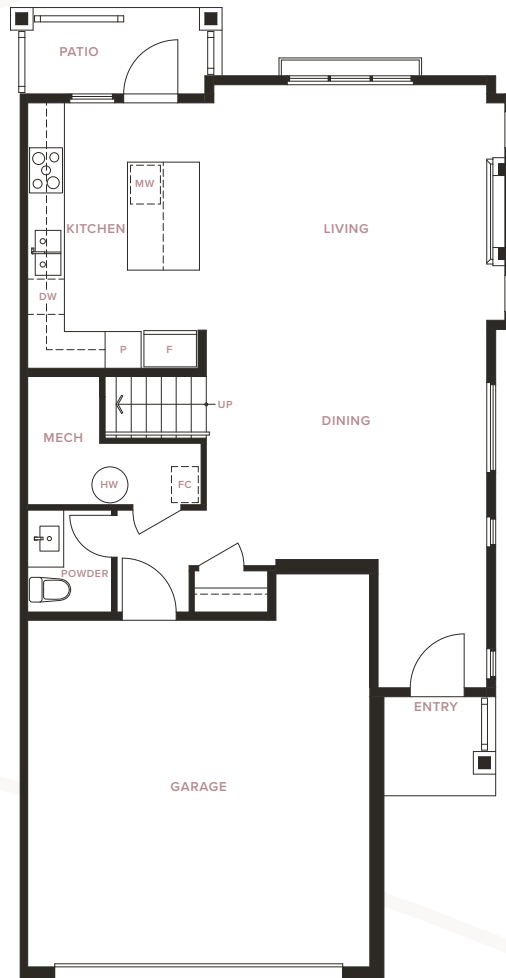

LOWER

MAIN

UPPER

DRAFT

Plan D
DOGWOOD SERIES
 4 Bedroom + Den, 3.5 Bathroom
 Approx: 2,077 Sq.Ft.

DRAFT

Plan E

EUCALYPTUS SERIES

3 Bedroom, 3.5 Bathroom

Approx: 1,840 Sq.Ft.

MAIN

UPPER

DRAFT

Plan F

FIG SERIES

4 Bedroom + Recreation Room
+ Flex, 4.5 Bathroom

Approx: 2,540 – 2,551 Sq.Ft.

DRAFT

Plan G
GARDENIA SERIES
 4 Bedroom + Recreation Room
 + Flex, 4.5 Bathroom
 Approx: 2,637 Sq.Ft.