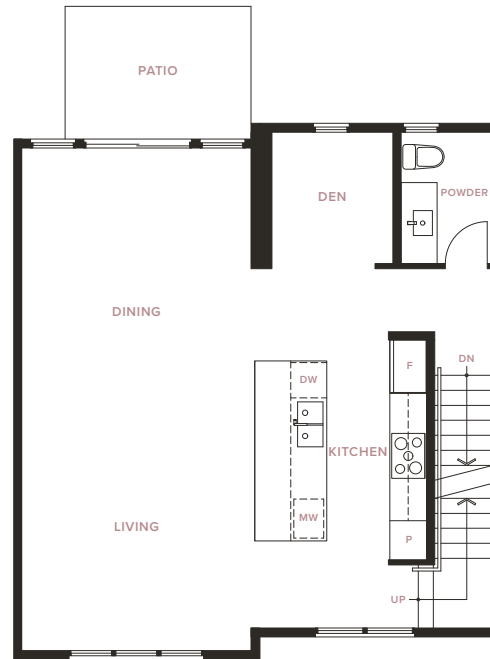

LOWER

MAIN

UPPER

DRAFT

Plan D
DOGWOOD SERIES
 4 Bedroom + Den, 3.5 Bathroom
 Approx: 2,077 Sq.Ft.

DRAFT

Plan E

EUCALYPTUS SERIES

3 Bedroom, 3.5 Bathroom

Approx: 1,840 Sq.Ft.

MAIN

UPPER

DRAFT

Plan F

FIG SERIES

4 Bedroom + Recreation Room
+ Flex, 4.5 Bathroom

Approx: 2,540 – 2,551 Sq.Ft.

DRAFT

Plan G
GARDENIA SERIES
 4 Bedroom + Recreation Room
 + Flex, 4.5 Bathroom
 Approx: 2,637 Sq.Ft.