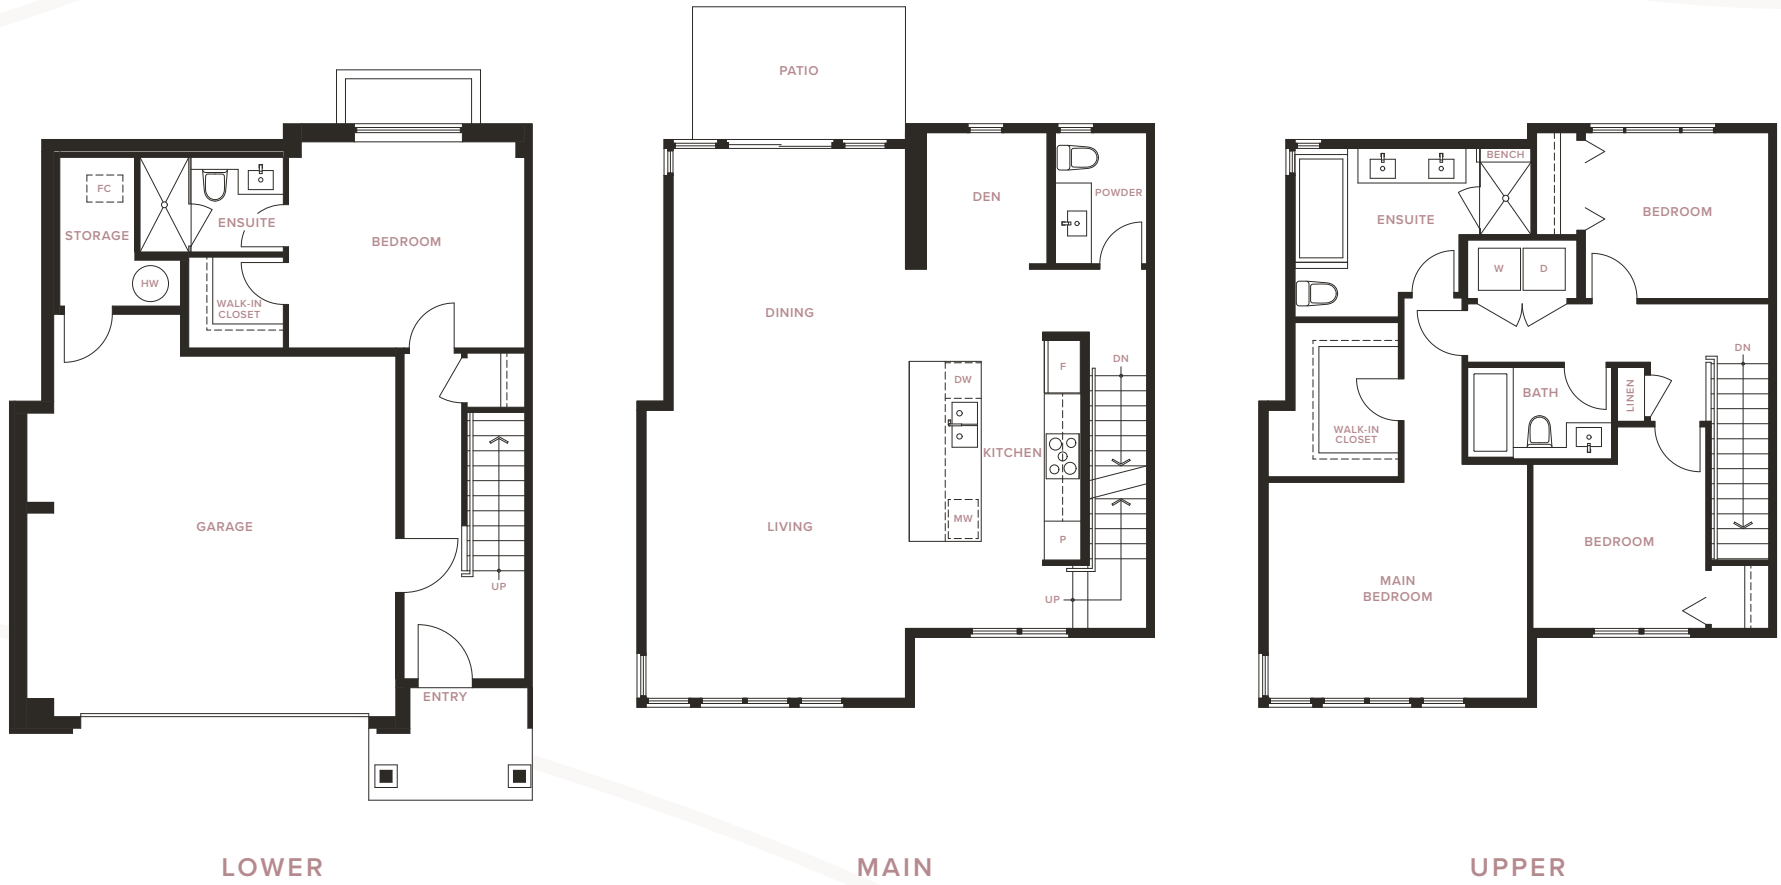

LOWER

MAIN

UPPER

DRAFT

Plan D
DOGWOOD SERIES
 4 Bedroom + Den, 3.5 Bathroom
 Approx: 2,077 Sq.Ft.

DRAFT

Plan E

EUCALYPTUS SERIES

3 Bedroom, 3.5 Bathroom

Approx: 1,840 Sq.Ft.

MAIN

UPPER

DRAFT

Plan F

FIG SERIES

4 Bedroom + Recreation Room
+ Flex, 4.5 Bathroom

Approx: 2,540 – 2,551 Sq.Ft.

DRAFT

Plan G
GARDENIA SERIES
 4 Bedroom + Recreation Room
 + Flex, 4.5 Bathroom
 Approx: 2,637 Sq.Ft.