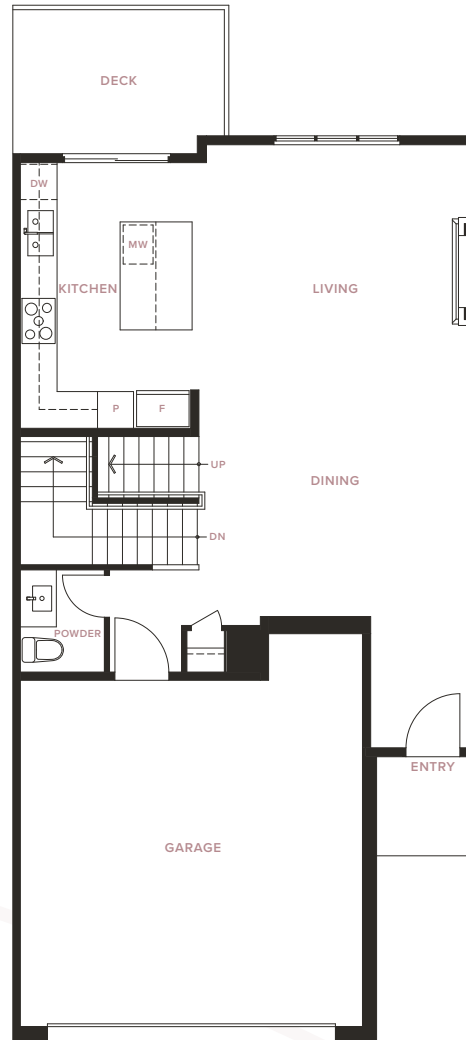

LOWER

MAIN

UPPER

DRAFT

Plan D
DOGWOOD SERIES
 4 Bedroom + Den, 3.5 Bathroom
 Approx: 2,077 Sq.Ft.

DRAFT

Plan E

EUCALYPTUS SERIES

3 Bedroom, 3.5 Bathroom

Approx: 1,840 Sq.Ft.

MAIN

UPPER

DRAFT

Plan F

FIG SERIES

4 Bedroom + Recreation Room
+ Flex, 4.5 Bathroom

Approx: 2,540 – 2,551 Sq.Ft.

DRAFT

Plan G
GARDENIA SERIES
 4 Bedroom + Recreation Room
 + Flex, 4.5 Bathroom
 Approx: 2,637 Sq.Ft.