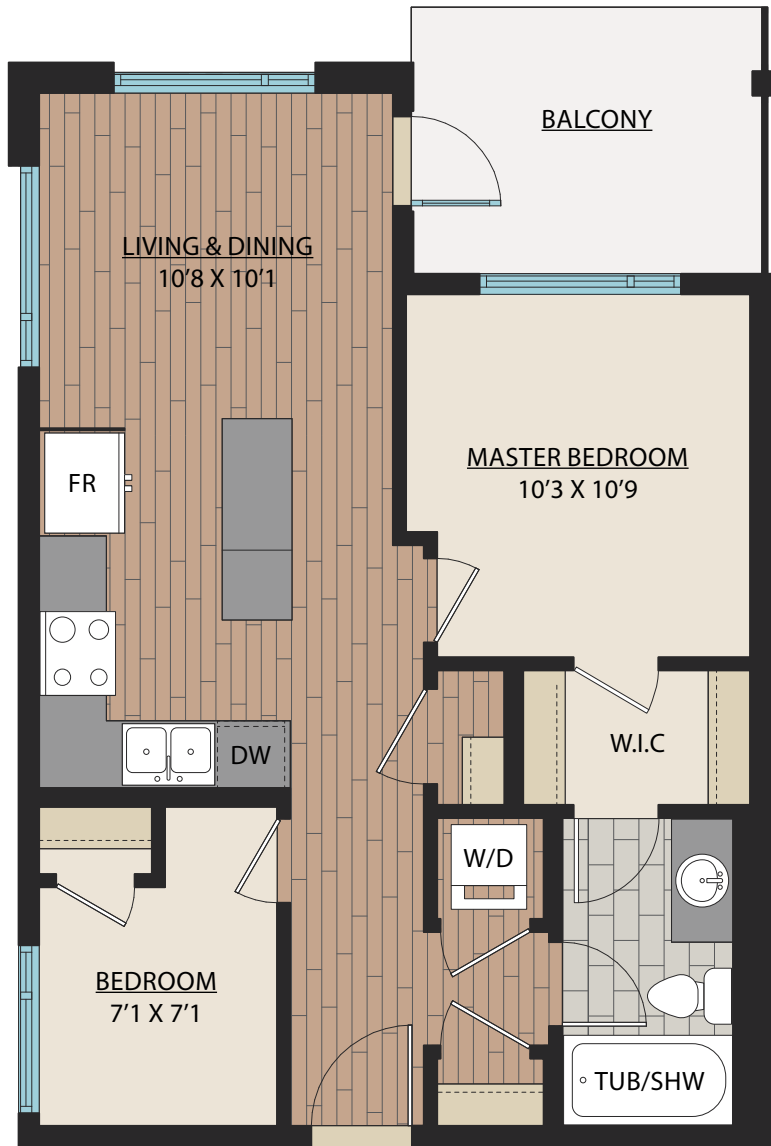

JR. 2 BED | 1 BATH

SUITE: 646 SQFT

C1.2

JR. 2 BED | 1 BATH

SUITE: 653 SQFT

C1.3

2 BED | 1 BATH

SUITE: 646 SQFT

C1.4

1 BED + FLEX | 1 BATH

SUITE: 639 SQFT

C2

JR. 2 BED | 1 BATH

SUITE: 632 SQFT

Note:
Suite A109 has a different layout

C3