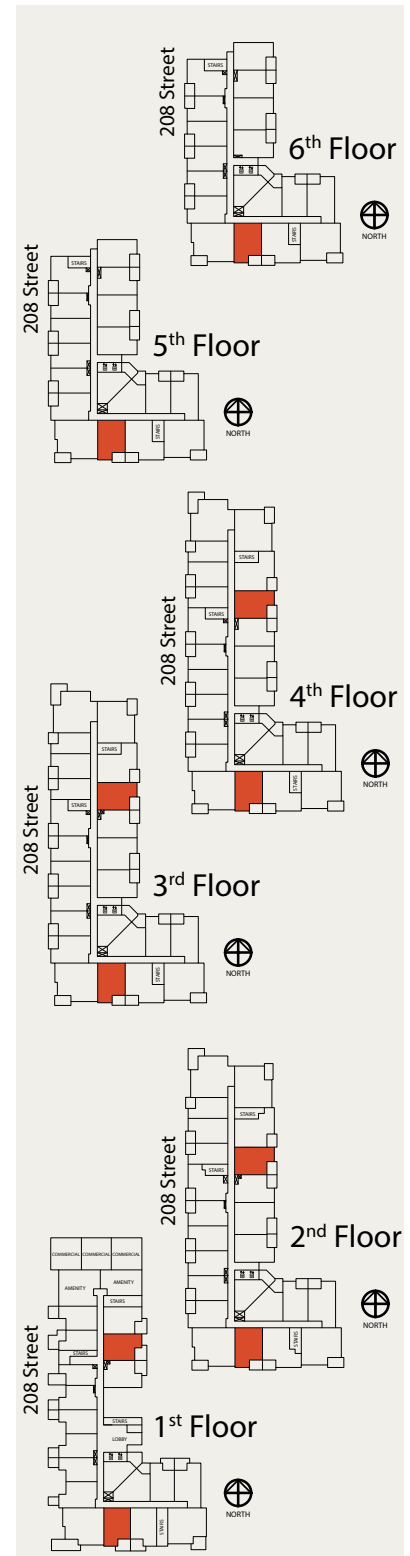

1 BED | 1 BATH

SUITE: 567 SQFT

Note:
Suite A110 & A111 have a different layout

B1.5

1 BED | 1 BATH

SUITE: 583 SQFT

B2

1 BED | 1 BATH

SUITE: 625 SQFT

B3

1 BED | 1 BATH

SUITE: 574 SQFT

Note:
Suite A113 has a different layout

B5

1 BED | 1 BATH

SUITE: 627 SQFT

B10

1 BED | 1 BATH

SUITE: 630 SQFT

ADAPTABLE

C1

JR. 2 BED | 1 BATH

SUITE: 641 SQFT

C1.1

C1.4

1 BED + FLEX | 1 BATH

SUITE: 639 SQFT

C2

JR. 2 BED | 1 BATH

SUITE: 632 SQFT

Note:
Suite A109 has a different layout

C3