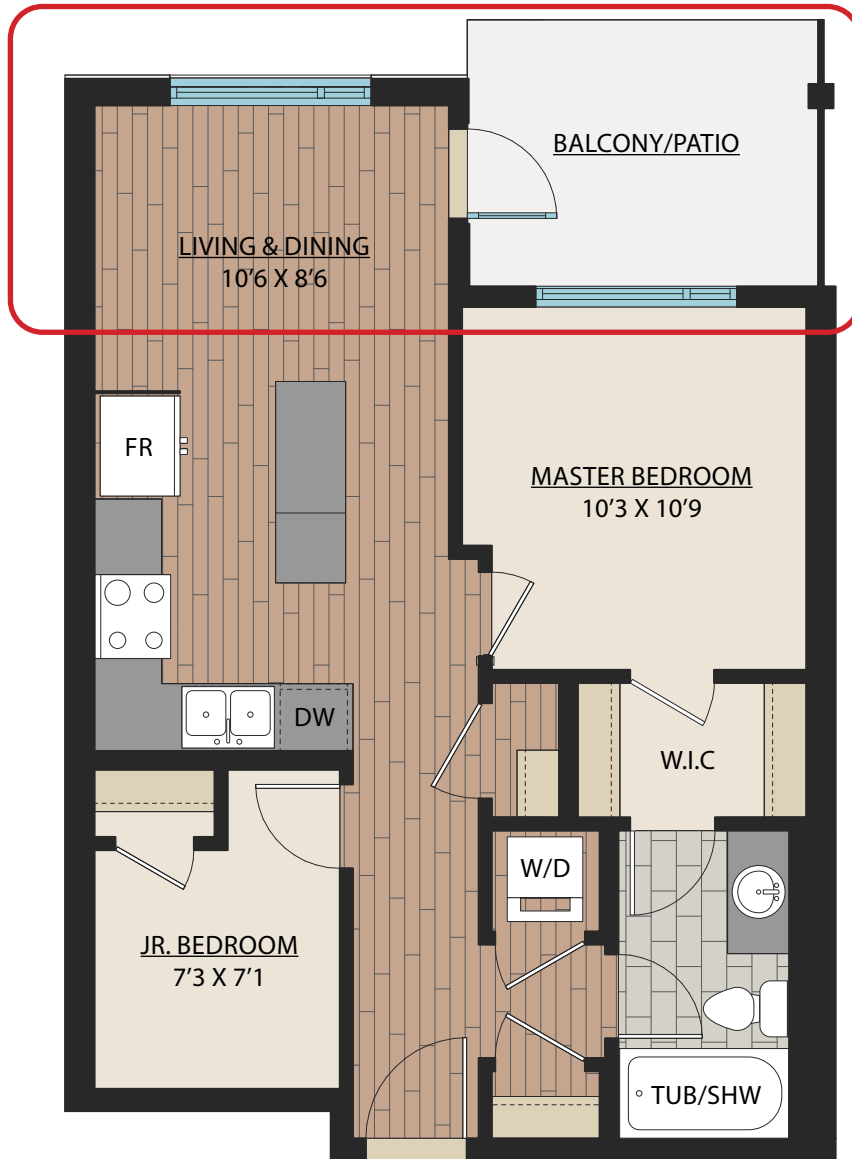

JR. 2 BED | 1 BATH

SUITE: 646 SQFT

C1.2

JR. 2 BED | 1 BATH

SUITE: 653 SQFT

C1.3

2 BED | 1 BATH

SUITE: 646 SQFT

C1.4

1 BED + FLEX | 1 BATH

SUITE: 639 SQFT

C2

JR. 2 BED | 1 BATH

SUITE: 632 SQFT

Note:
Suite A109 has a different layout

C3

JR. 2 BED | 1 BATH

SUITE: 676 SQFT

C4

1 BED + FLEX | 1 BATH

SUITE: 743 SQFT

ADAPTABLE

C6

2 BED | 1 BATH

SUITE: 707 SQFT

D2

2 BED + FLEX | 1 BATH

SUITE: 789 SQFT

D3

2 BED | 1 BATH

SUITE: 678 SQFT

D4