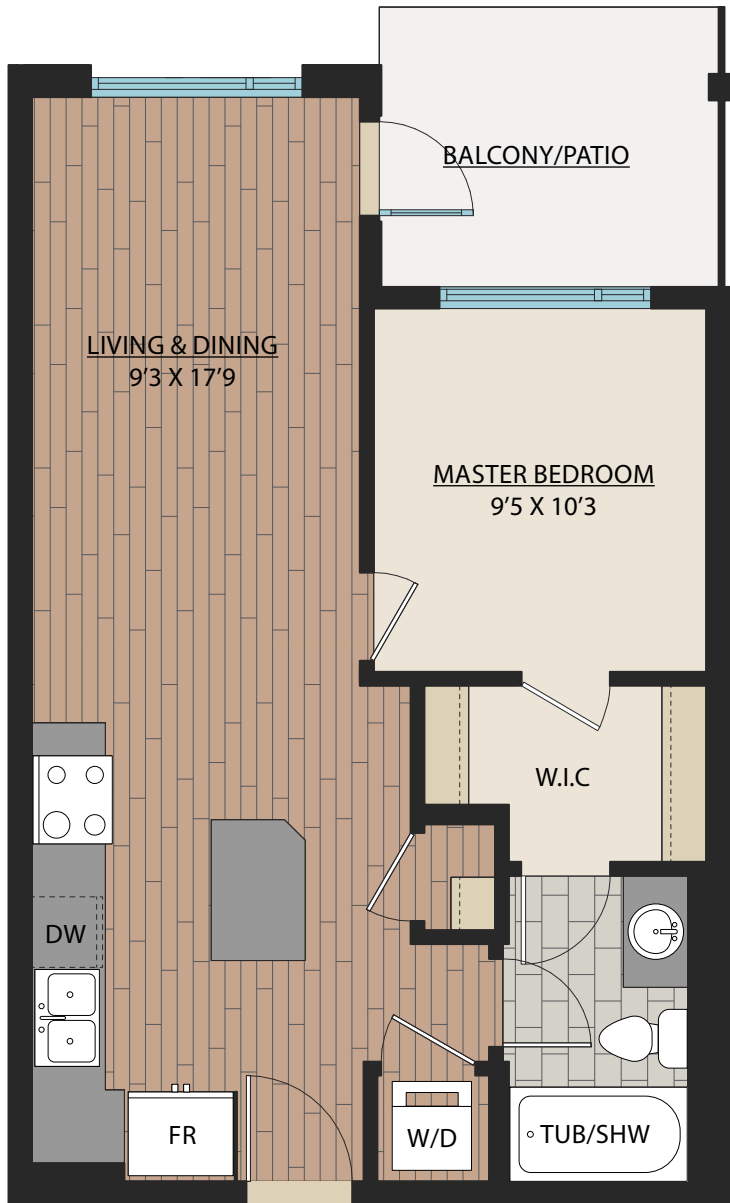

A3

STUDIO | 1 BATH

SUITE: 474 SQFT

B1

1 BED | 1 BATH

SUITE: 581 SQFT

Note:
Suite A112 & A116 have a different layout

B1.1

1 BED | 1 BATH

SUITE: 567 SQFT

Note:
Suite A110 & A111 have a different layout

B1.5

1 BED | 1 BATH

SUITE: 583 SQFT

B2

1 BED | 1 BATH

SUITE: 625 SQFT

B3

1 BED | 1 BATH

SUITE: 574 SQFT

Note:
Suite A113 has a different layout

B5

1 BED | 1 BATH

SUITE: 627 SQFT

B10

1 BED | 1 BATH

SUITE: 630 SQFT

ADAPTABLE

C1

JR. 2 BED | 1 BATH

SUITE: 641 SQFT

C1.1