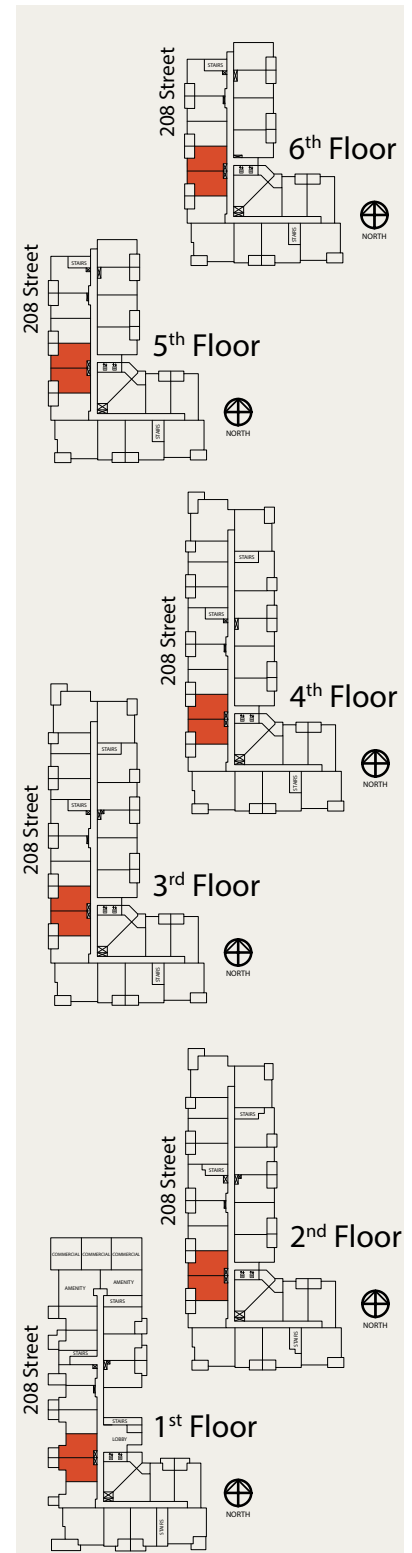

A1

STUDIO | 1 BATH

SUITE: 490 SQFT

A1.1

STUDIO | 1 BATH

SUITE: 492 SQFT

A2 STUDIO | 1 BATH

SUITE: 488 SQFT

A3

STUDIO | 1 BATH

SUITE: 474 SQFT

B1

1 BED | 1 BATH

SUITE: 581 SQFT

Note:
Suite A112 & A116 have a different layout

B1.1

1 BED | 1 BATH

SUITE: 567 SQFT

Note:
Suite A110 & A111 have a different layout

B1.5

1 BED | 1 BATH

SUITE: 583 SQFT

B2

1 BED | 1 BATH

SUITE: 625 SQFT

B3

1 BED | 1 BATH

SUITE: 574 SQFT

Note:
Suite A113 has a different layout

B5

1 BED | 1 BATH

SUITE: 627 SQFT