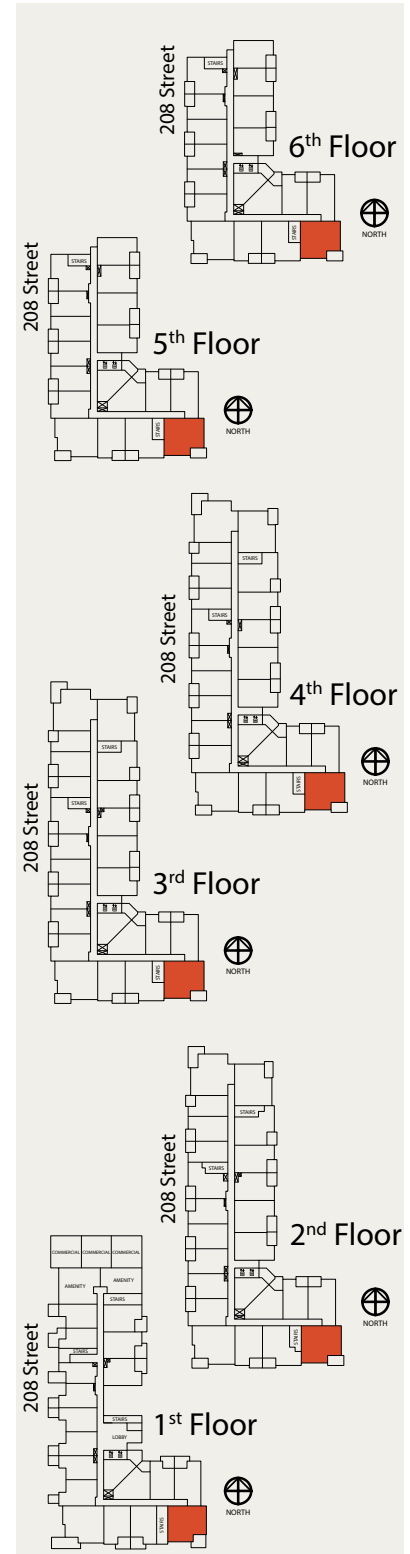

E5

2 BED + FLEX | 2 BATH

SUITE: 912 SQFT