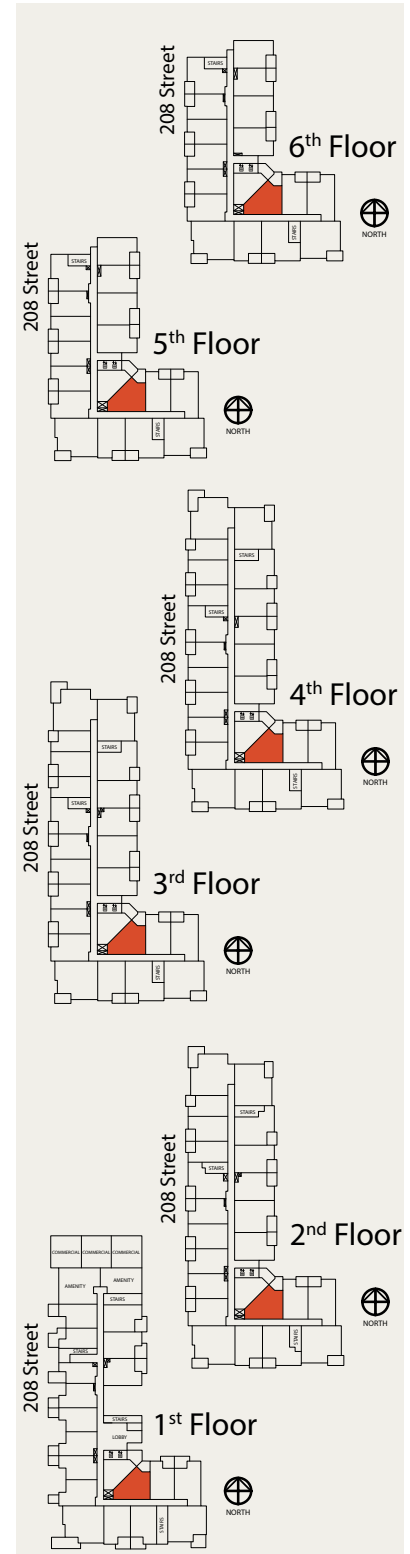

A1

STUDIO | 1 BATH

SUITE: 490 SQFT

A1.1

STUDIO | 1 BATH

SUITE: 492 SQFT

A2 STUDIO | 1 BATH

SUITE: 488 SQFT

A3

STUDIO | 1 BATH

SUITE: 474 SQFT

B1

1 BED | 1 BATH

SUITE: 581 SQFT

Note:
Suite A112 & A116 have a different layout

B1.1

1 BED | 1 BATH

SUITE: 567 SQFT

Note:
Suite A110 & A111 have a different layout

B1.5

1 BED | 1 BATH

SUITE: 583 SQFT

B2

1 BED | 1 BATH

SUITE: 625 SQFT

B3

1 BED | 1 BATH

SUITE: 574 SQFT

Note:
Suite A113 has a different layout

B5

1 BED | 1 BATH

SUITE: 627 SQFT