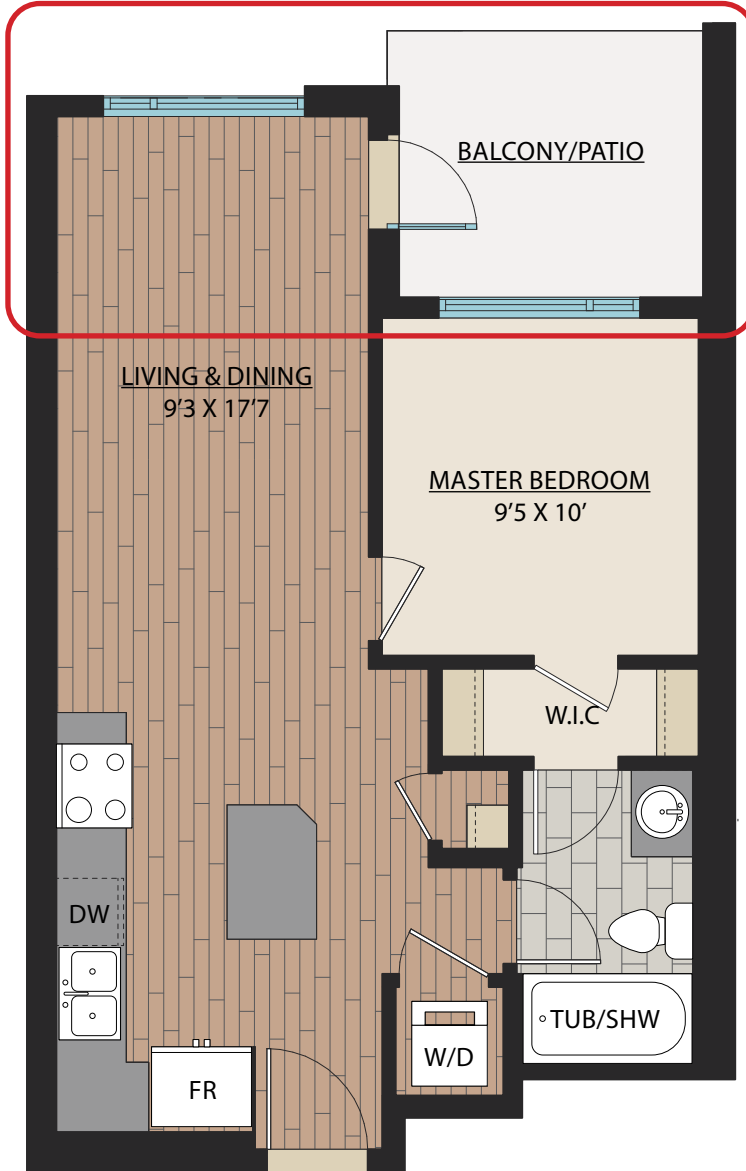

1 BED | 1 BATH

SUITE: 567 SQFT

Note:
Suite A110 & A111 have a different layout

B1.5

1 BED | 1 BATH

SUITE: 583 SQFT

B2

1 BED | 1 BATH

SUITE: 625 SQFT

B3

1 BED | 1 BATH

SUITE: 574 SQFT

Note:
Suite A113 has a different layout

B5

1 BED | 1 BATH

SUITE: 627 SQFT

B10

1 BED | 1 BATH

SUITE: 630 SQFT

ADAPTABLE

C1

JR. 2 BED | 1 BATH

SUITE: 641 SQFT

C1.1