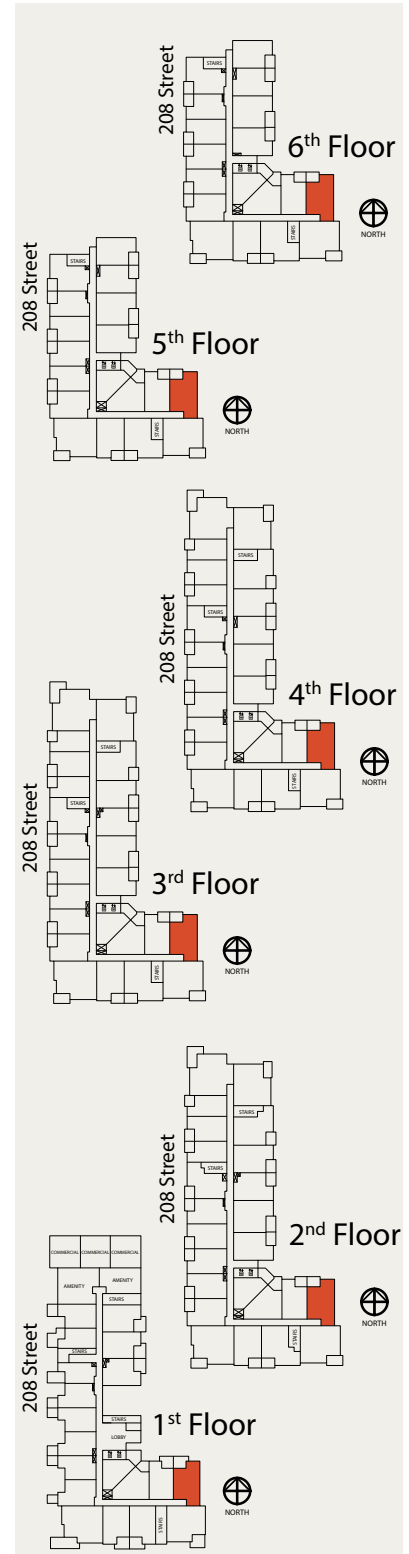

1 BED | 1 BATH

SUITE: 567 SQFT

Note:
Suite A110 & A111 have a different layout

B1.5

1 BED | 1 BATH

SUITE: 583 SQFT

B2

1 BED | 1 BATH

SUITE: 625 SQFT

B3

1 BED | 1 BATH

SUITE: 574 SQFT

Note:
Suite A113 has a different layout

B5

1 BED | 1 BATH

SUITE: 627 SQFT

C1.4

1 BED + FLEX | 1 BATH

SUITE: 639 SQFT

C2

JR. 2 BED | 1 BATH

SUITE: 632 SQFT

Note:
Suite A109 has a different layout

C3

SUITE: 707 SQFT

D2

2 BED + FLEX | 1 BATH

SUITE: 789 SQFT

D3

2 BED | 1 BATH

SUITE: 678 SQFT

D4