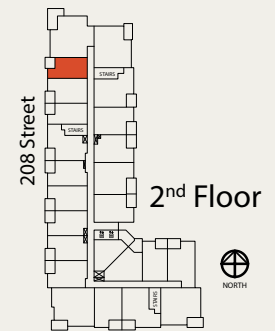

A1

STUDIO | 1 BATH

SUITE: 490 SQFT

A1.1

STUDIO | 1 BATH

SUITE: 492 SQFT

A2 STUDIO | 1 BATH

SUITE: 488 SQFT

A3

STUDIO | 1 BATH

SUITE: 474 SQFT

B1

1 BED | 1 BATH

SUITE: 581 SQFT

Note:
Suite A112 & A116 have a different layout

B1.1