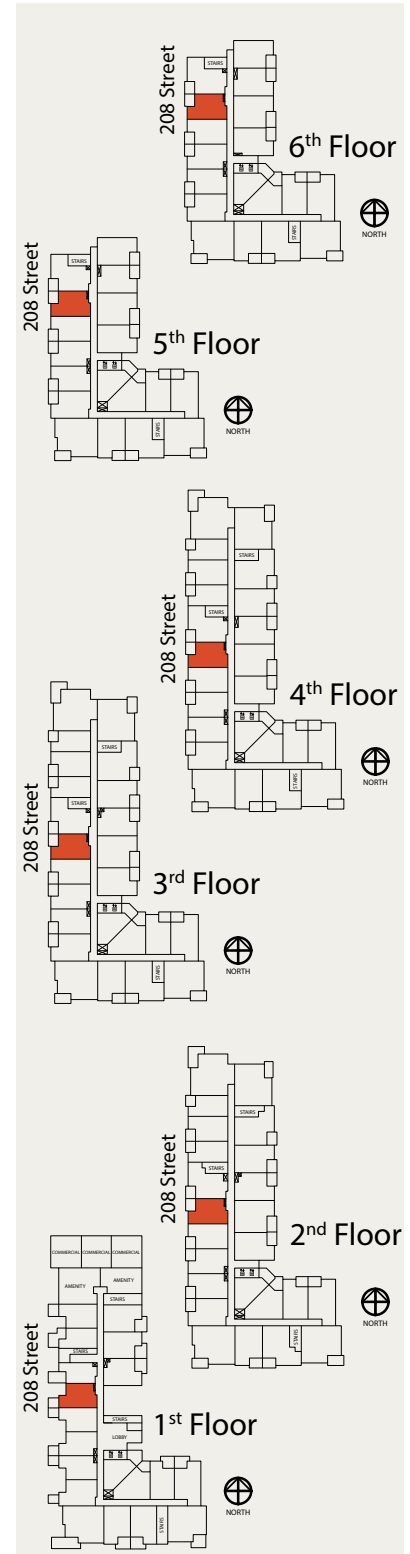

A3

STUDIO | 1 BATH

SUITE: 474 SQFT

B1

1 BED | 1 BATH

SUITE: 581 SQFT

Note:
Suite A112 & A116 have a different layout

B1.1

1 BED | 1 BATH

SUITE: 567 SQFT

Note:
Suite A110 & A111 have a different layout

B1.5

1 BED | 1 BATH

SUITE: 583 SQFT

B2

1 BED | 1 BATH

SUITE: 625 SQFT

B3

1 BED | 1 BATH

SUITE: 574 SQFT

Note:
Suite A113 has a different layout

B5

1 BED | 1 BATH

SUITE: 627 SQFT

B10

1 BED | 1 BATH

SUITE: 630 SQFT

ADAPTABLE

C1

JR. 2 BED | 1 BATH

SUITE: 641 SQFT

C1.1