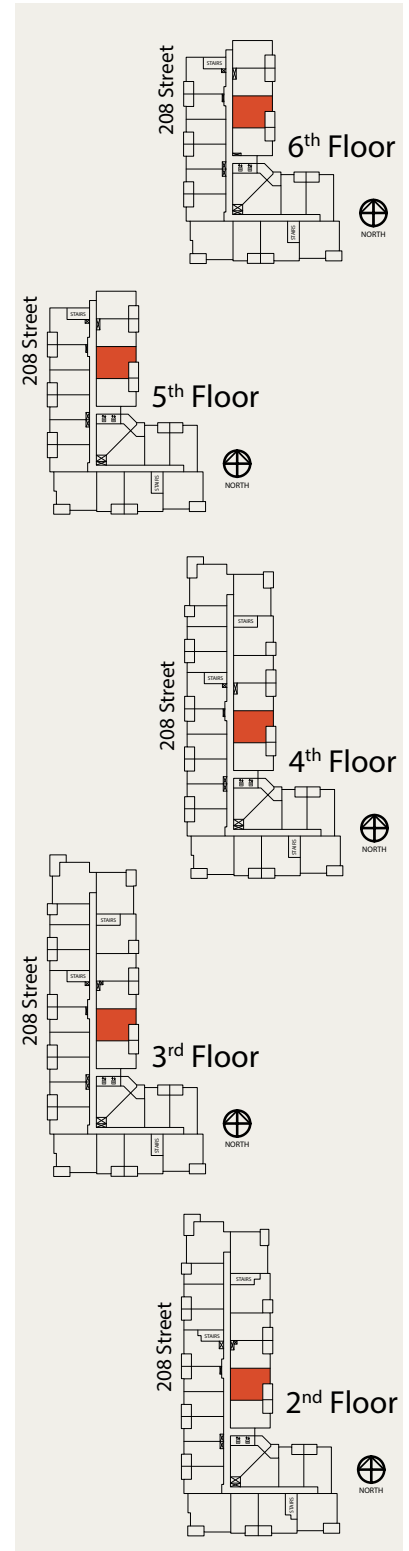

1 BED | 1 BATH

SUITE: 567 SQFT

Note:
Suite A110 & A111 have a different layout

B1.5

1 BED | 1 BATH

SUITE: 583 SQFT

B2

1 BED | 1 BATH

C1.4

1 BED + FLEX | 1 BATH

SUITE: 639 SQFT

C2

JR. 2 BED | 1 BATH

SUITE: 632 SQFT

Note:
Suite A109 has a different layout

C3

JR. 2 BED | 1 BATH

SUITE: 676 SQFT

C4

1 BED + FLEX | 1 BATH

SUITE: 743 SQFT

ADAPTABLE

C6

2 BED | 1 BATH

SUITE: 707 SQFT

D2

2 BED + FLEX | 1 BATH

SUITE: 789 SQFT

D3

2 BED | 1 BATH

SUITE: 678 SQFT

D4