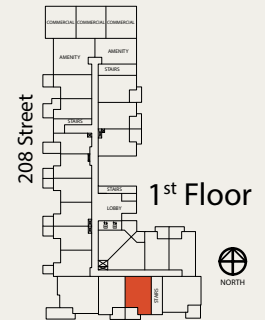

C1.1

JR. 2 BED | 1 BATH

SUITE: 646 SQFT