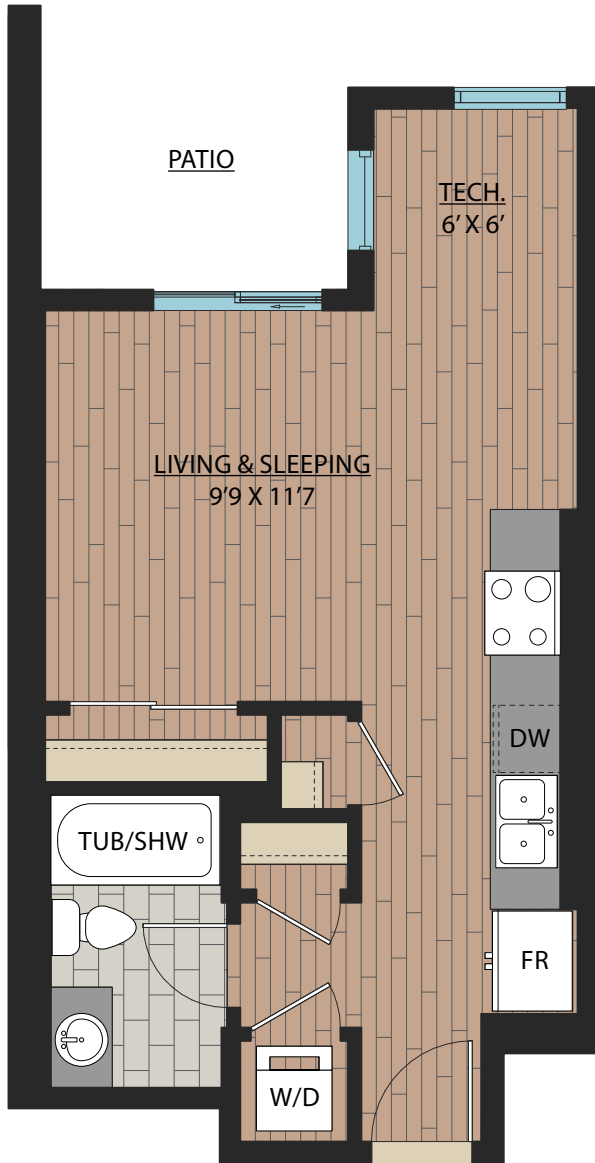

A1

STUDIO | 1 BATH

SUITE: 490 SQFT

A1.1

STUDIO | 1 BATH

SUITE: 492 SQFT

A2 STUDIO | 1 BATH

SUITE: 488 SQFT

A3

STUDIO | 1 BATH

SUITE: 474 SQFT

B1

1 BED | 1 BATH

SUITE: 581 SQFT

Note:
Suite A112 & A116 have a different layout

B1.1

1 BED | 1 BATH

SUITE: 567 SQFT

Note:
Suite A110 & A111 have a different layout

B1.5

1 BED | 1 BATH

SUITE: 583 SQFT

B2

1 BED | 1 BATH

SUITE: 625 SQFT

B3

1 BED | 1 BATH

SUITE: 574 SQFT

Note:
Suite A113 has a different layout

B5

1 BED | 1 BATH

SUITE: 627 SQFT