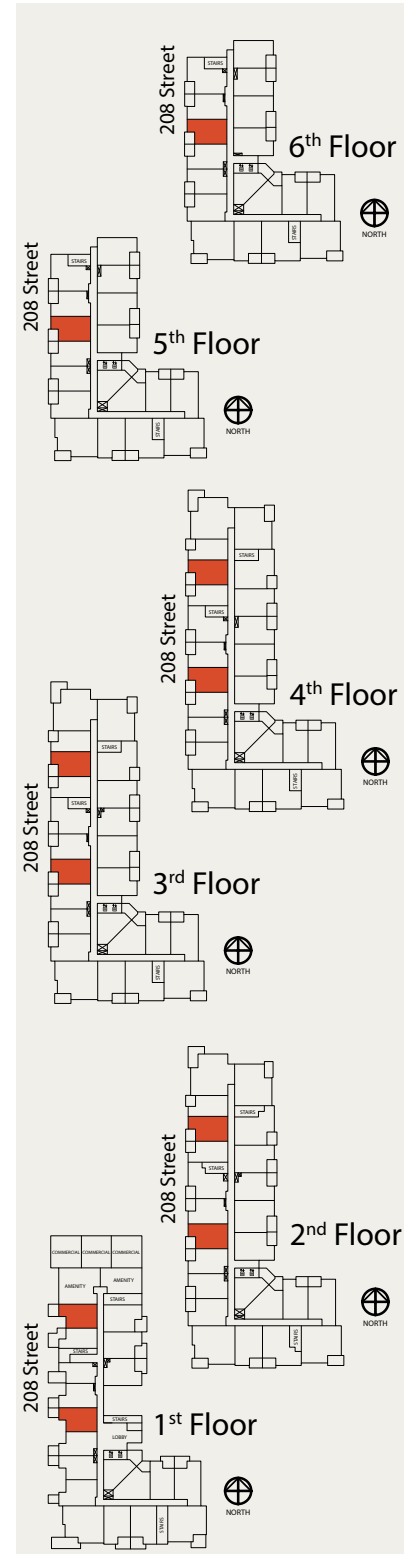

A1

STUDIO | 1 BATH

SUITE: 490 SQFT

A1.1

STUDIO | 1 BATH

SUITE: 492 SQFT

A2 STUDIO | 1 BATH

SUITE: 488 SQFT

A3

STUDIO | 1 BATH

SUITE: 474 SQFT

B1

1 BED | 1 BATH

SUITE: 581 SQFT

Note:
Suite A112 & A116 have a different layout

B1.1

1 BED | 1 BATH

SUITE: 567 SQFT

Note:
Suite A110 & A111 have a different layout

B1.5

1 BED | 1 BATH

SUITE: 583 SQFT

B2

1 BED | 1 BATH

SUITE: 625 SQFT

B3

1 BED | 1 BATH

SUITE: 574 SQFT

Note:
Suite A113 has a different layout

B5

1 BED | 1 BATH

SUITE: 627 SQFT