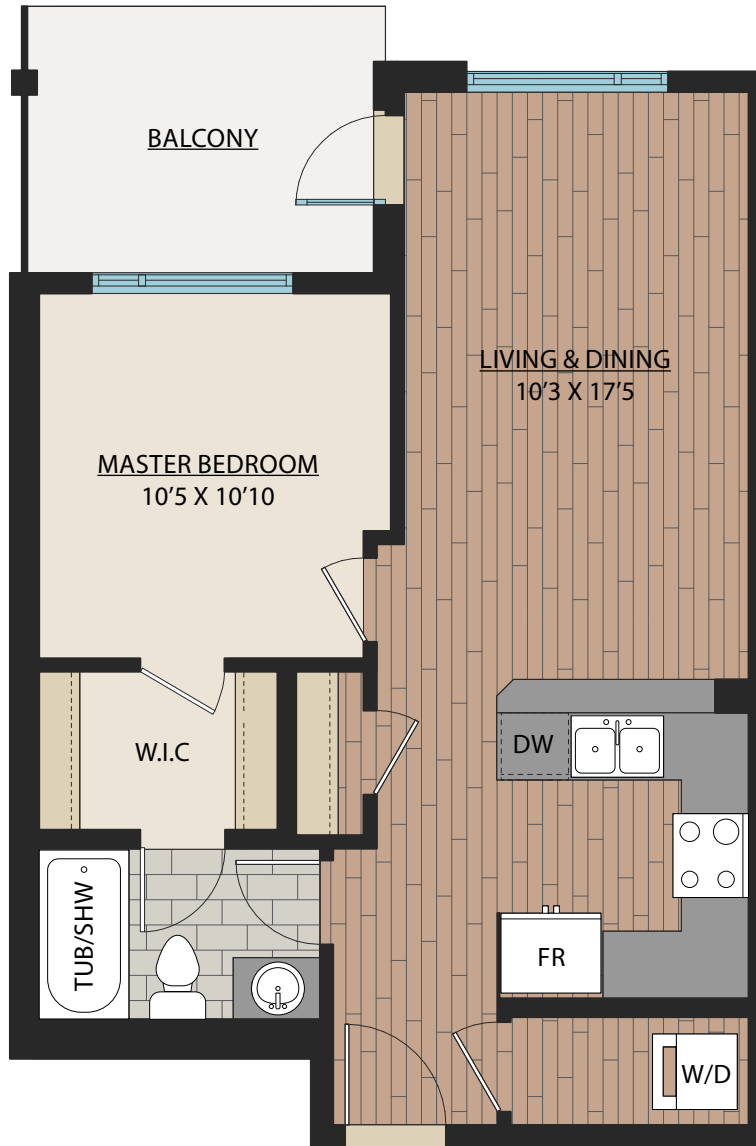

1 BED | 1 BATH

SUITE: 567 SQFT

Note:
Suite A110 & A111 have a different layout

B1.5

1 BED | 1 BATH

SUITE: 583 SQFT

B2

1 BED | 1 BATH

SUITE: 625 SQFT

B3

1 BED | 1 BATH

SUITE: 574 SQFT

Note:
Suite A113 has a different layout

B5

1 BED | 1 BATH

SUITE: 627 SQFT

B10

1 BED | 1 BATH

SUITE: 630 SQFT

ADAPTABLE

C1

JR. 2 BED | 1 BATH

SUITE: 641 SQFT

C1.1

JR. 2 BED | 1 BATH

SUITE: 646 SQFT

C1.2

JR. 2 BED | 1 BATH

SUITE: 653 SQFT

C1.3

2 BED | 1 BATH

SUITE: 646 SQFT