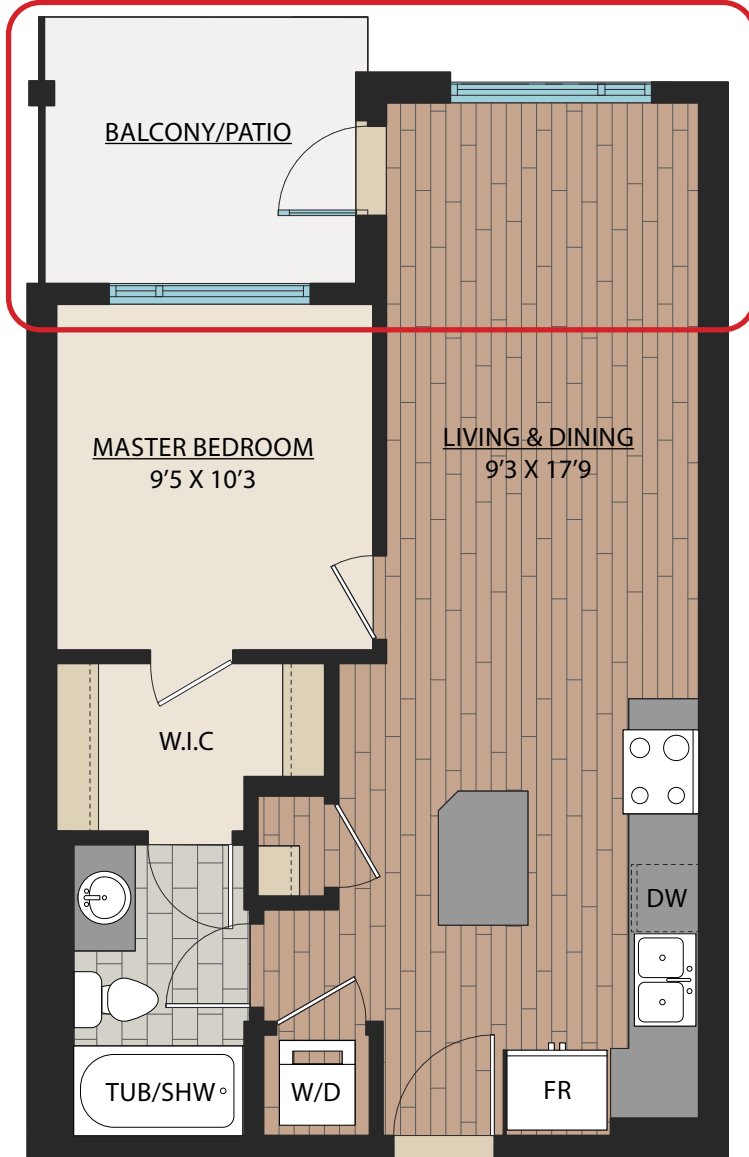

A1

STUDIO | 1 BATH

SUITE: 490 SQFT

A1.1

STUDIO | 1 BATH

SUITE: 492 SQFT

A2 STUDIO | 1 BATH

SUITE: 488 SQFT

A3

STUDIO | 1 BATH

SUITE: 474 SQFT

B1

1 BED | 1 BATH

SUITE: 581 SQFT

Note:
Suite A112 & A116 have a different layout

B1.1

1 BED | 1 BATH

SUITE: 567 SQFT

Note:
Suite A110 & A111 have a different layout

B1.5

1 BED | 1 BATH

SUITE: 583 SQFT

B2

1 BED | 1 BATH

SUITE: 625 SQFT

B3

1 BED | 1 BATH

SUITE: 574 SQFT

Note:
Suite A113 has a different layout

B5

1 BED | 1 BATH

SUITE: 627 SQFT