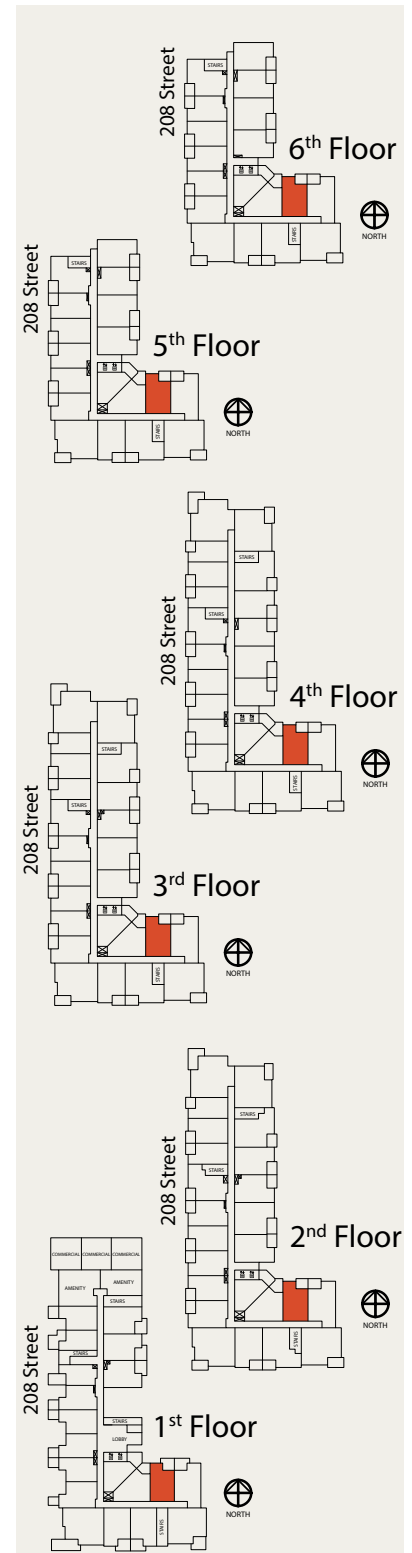

A1

STUDIO | 1 BATH

SUITE: 490 SQFT

A1.1

STUDIO | 1 BATH

SUITE: 492 SQFT

A2 STUDIO | 1 BATH

SUITE: 488 SQFT

A3

STUDIO | 1 BATH

SUITE: 474 SQFT

B1

1 BED | 1 BATH

SUITE: 581 SQFT

Note:
Suite A112 & A116 have a different layout

B1.1

1 BED | 1 BATH

SUITE: 567 SQFT

Note:
Suite A110 & A111 have a different layout

B1.5

1 BED | 1 BATH

SUITE: 583 SQFT

B2

1 BED | 1 BATH

SUITE: 625 SQFT

B3

1 BED | 1 BATH

SUITE: 574 SQFT

Note:
Suite A113 has a different layout

B5

1 BED | 1 BATH

SUITE: 627 SQFT