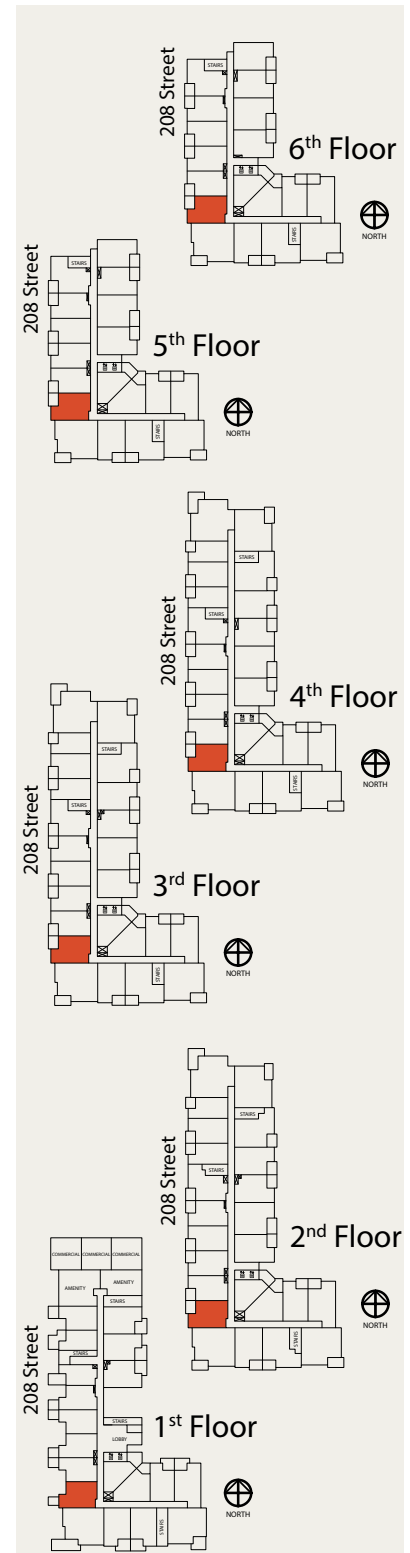

A3

STUDIO | 1 BATH

SUITE: 474 SQFT

B1

1 BED | 1 BATH

SUITE: 581 SQFT

Note:
Suite A112 & A116 have a different layout

B1.1

1 BED | 1 BATH

SUITE: 567 SQFT

Note:
Suite A110 & A111 have a different layout

B1.5

1 BED | 1 BATH

SUITE: 583 SQFT

B2

1 BED | 1 BATH

SUITE: 625 SQFT

B3

1 BED | 1 BATH

SUITE: 574 SQFT

Note:
Suite A113 has a different layout

B5

1 BED | 1 BATH

SUITE: 627 SQFT

C1.4

1 BED + FLEX | 1 BATH

SUITE: 639 SQFT

C2

JR. 2 BED | 1 BATH

SUITE: 632 SQFT

Note:
Suite A109 has a different layout

C3