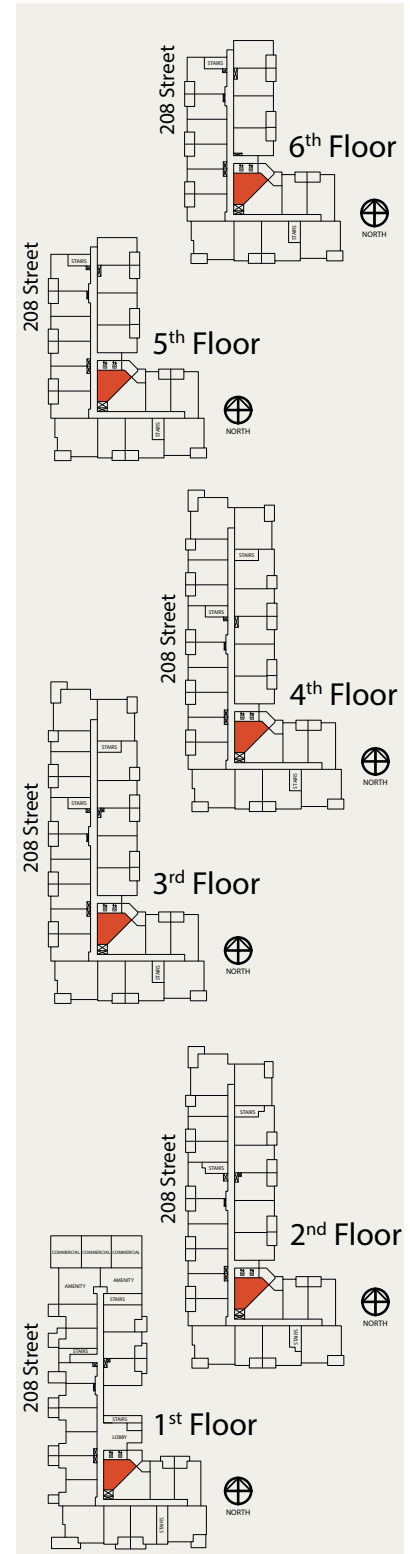

A1

STUDIO | 1 BATH

SUITE: 490 SQFT

A1.1

STUDIO | 1 BATH

SUITE: 492 SQFT

A2 STUDIO | 1 BATH

SUITE: 488 SQFT

A3

STUDIO | 1 BATH

SUITE: 474 SQFT

B1

1 BED | 1 BATH

SUITE: 581 SQFT

Note:
Suite A112 & A116 have a different layout

B1.1

1 BED | 1 BATH

SUITE: 567 SQFT

Note:
Suite A110 & A111 have a different layout

B1.5

1 BED | 1 BATH

SUITE: 583 SQFT

B2

1 BED | 1 BATH

SUITE: 625 SQFT

B3

1 BED | 1 BATH

SUITE: 574 SQFT

Note:
Suite A113 has a different layout

B5

1 BED | 1 BATH

SUITE: 627 SQFT